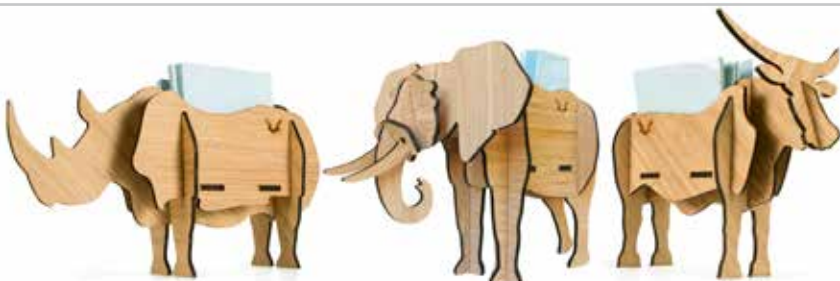

R340

R680

Ele/Rhino - in Birch Ply

R325

R310

R620

Average sculpture size in cm:

27cm(H) x 20cm(W) x 30cm(L)