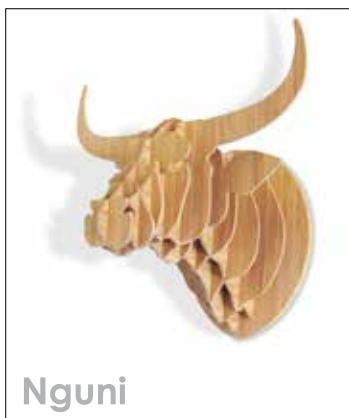

### More about birch ply

- a sustainable material
- beautiful pale grain
- finished with a non-toxic, eco-friendly varnish

Name	code	WS price	Recommended RP
Protea Kudu in Birch	KUDU-PLY_PROTEA	R1880	R3600+
Koi Fish Kudu in Birch	KUDU-PLY_KOI	R1880	R3600+
Leopard Kudu in Birch	KUDU-PLY_LEO	R1880	R3600+

# ANIMAL HEADS in BAMBOO

**Average sculpture size in cm:**  
50 x 50 x 50cm (medium\*)  
**Average box size in cm:**  
45 x 38 x 7cm

\* also available in large: Kudu  
Price on request

**More about bamboo**